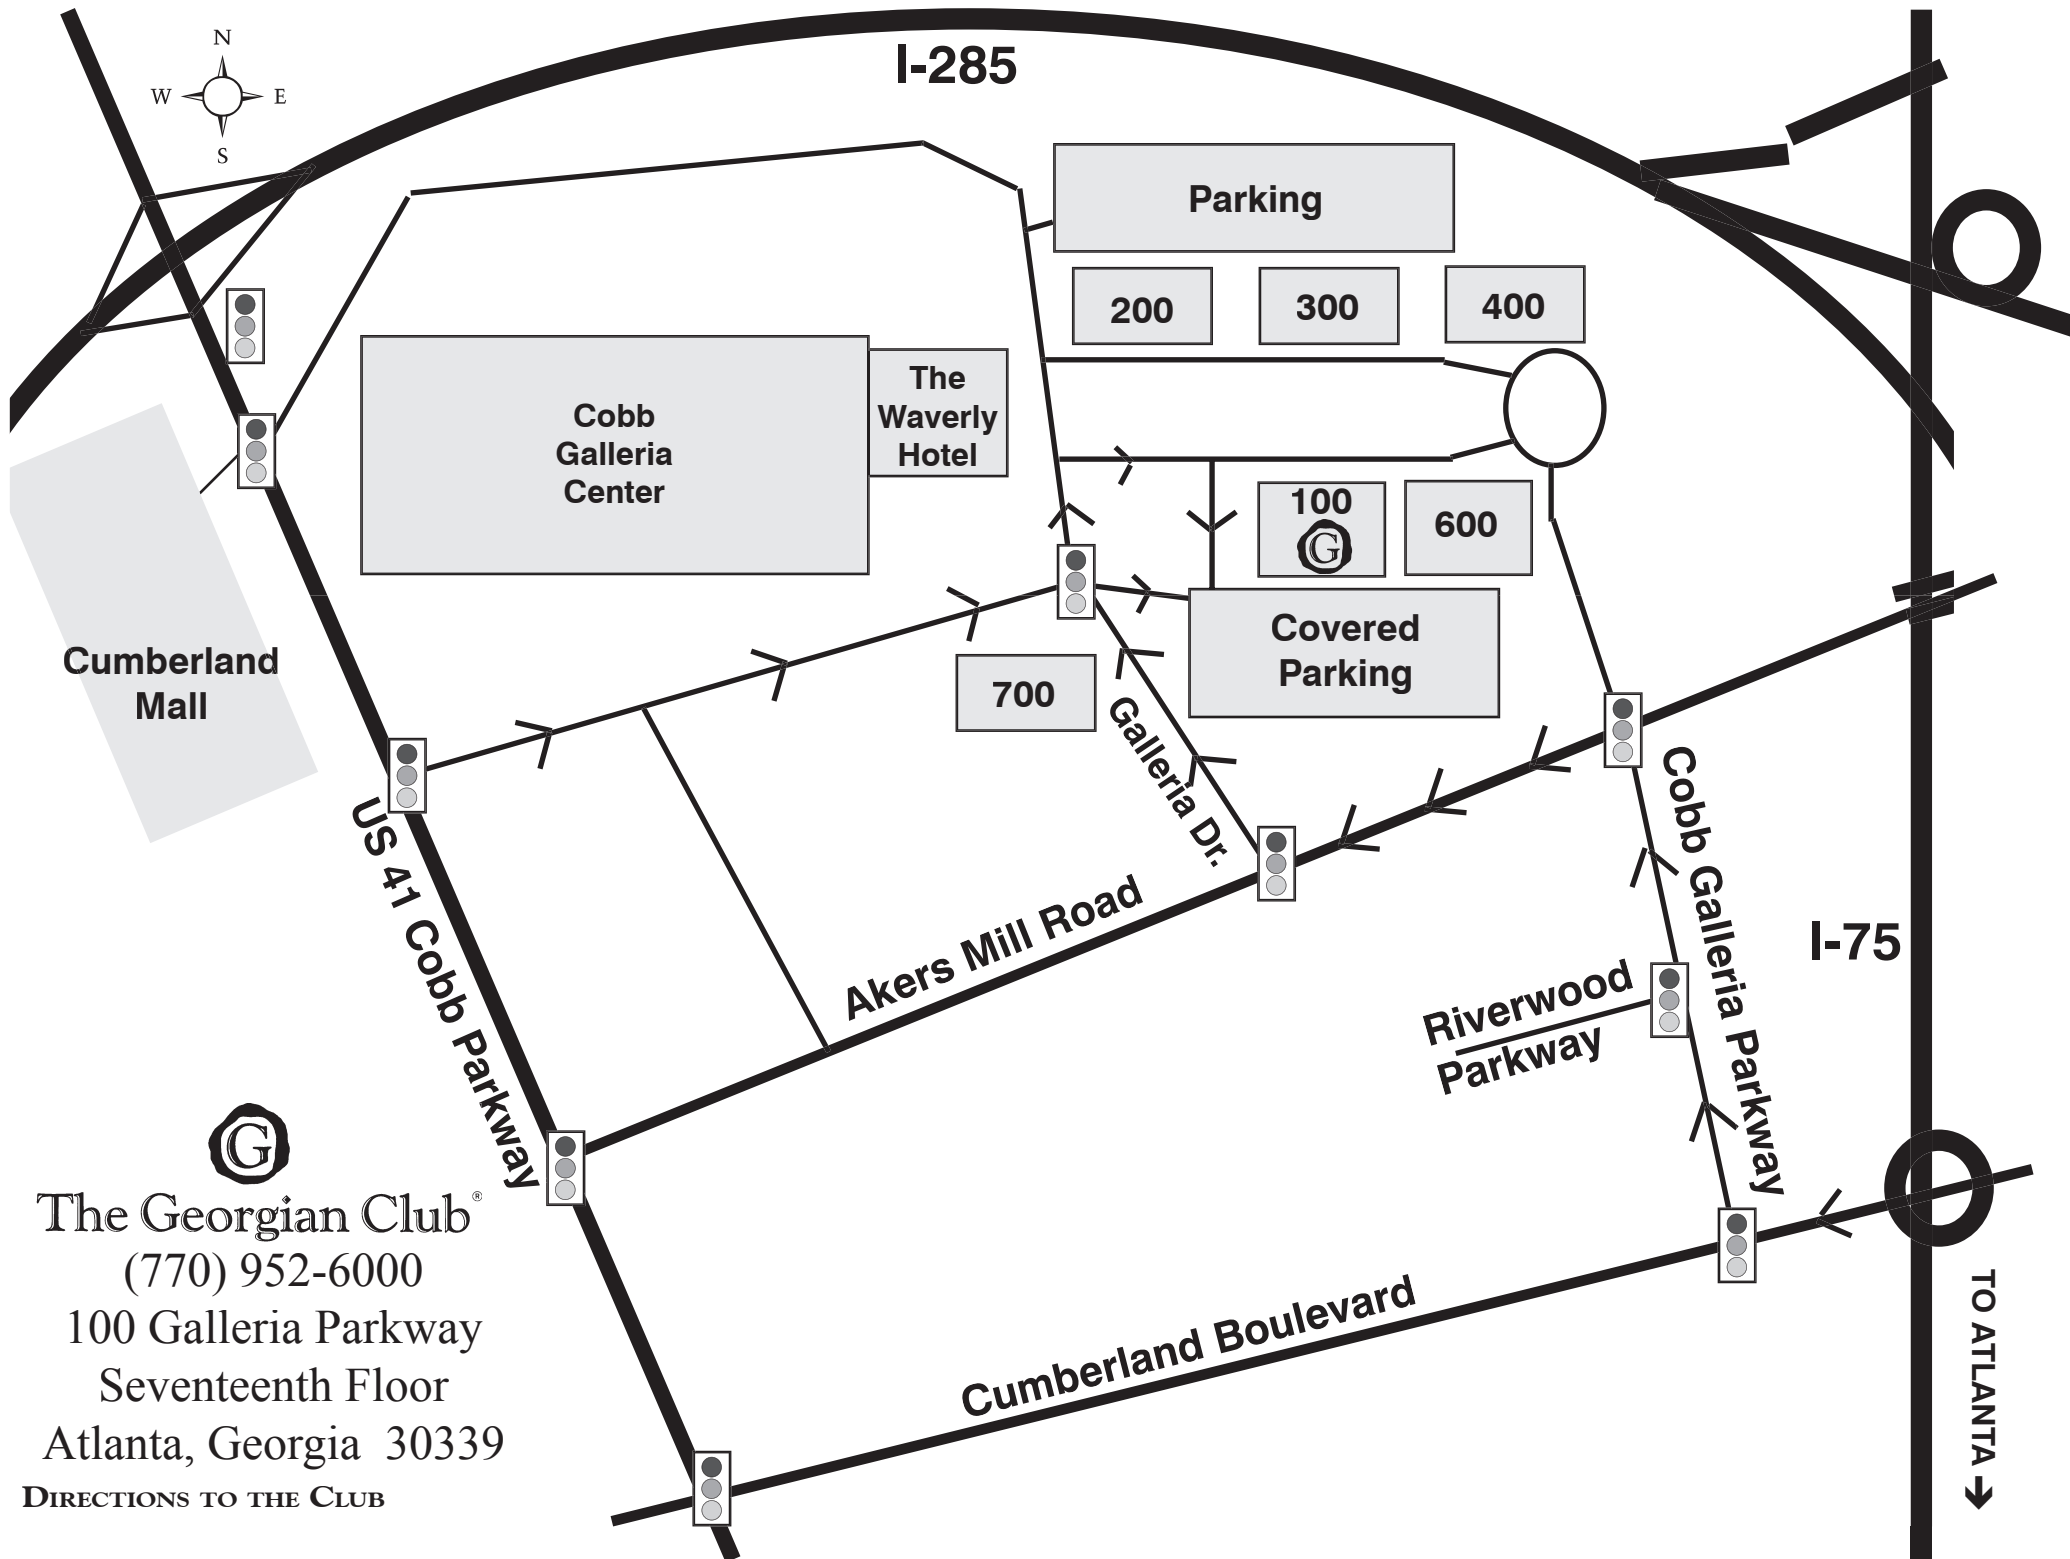

DIRECTIONS TO THE CLUB

The Georgian Club®

(770) 952-6000
100 Galleria Parkway
Seventeenth Floor
Atlanta, Georgia 30339

Traveling WEST on I-20: Take Exit #67B (I-285 North). Proceed to Exit #20 (I-75 North/South & Highway 41/Cobb Parkway) (Note: Do not take I-75, go straight to Highway 41/Cobb Parkway). Get in the far left-hand lane to turn LEFT onto Cobb Parkway. Go under the overpass. Turn LEFT at the second traffic light. Follow the road about ¼ mile and the 100 Building will be on your LEFT.

Traveling EAST on I-20: Take Exit #51B (I-285 North). Proceed to Exit #19 (Cobb Parkway/Highway 41) then turn RIGHT onto Cobb Parkway. Turn LEFT at the first traffic light. Follow the road about ¼ mile and the 100 Building will be on your LEFT.